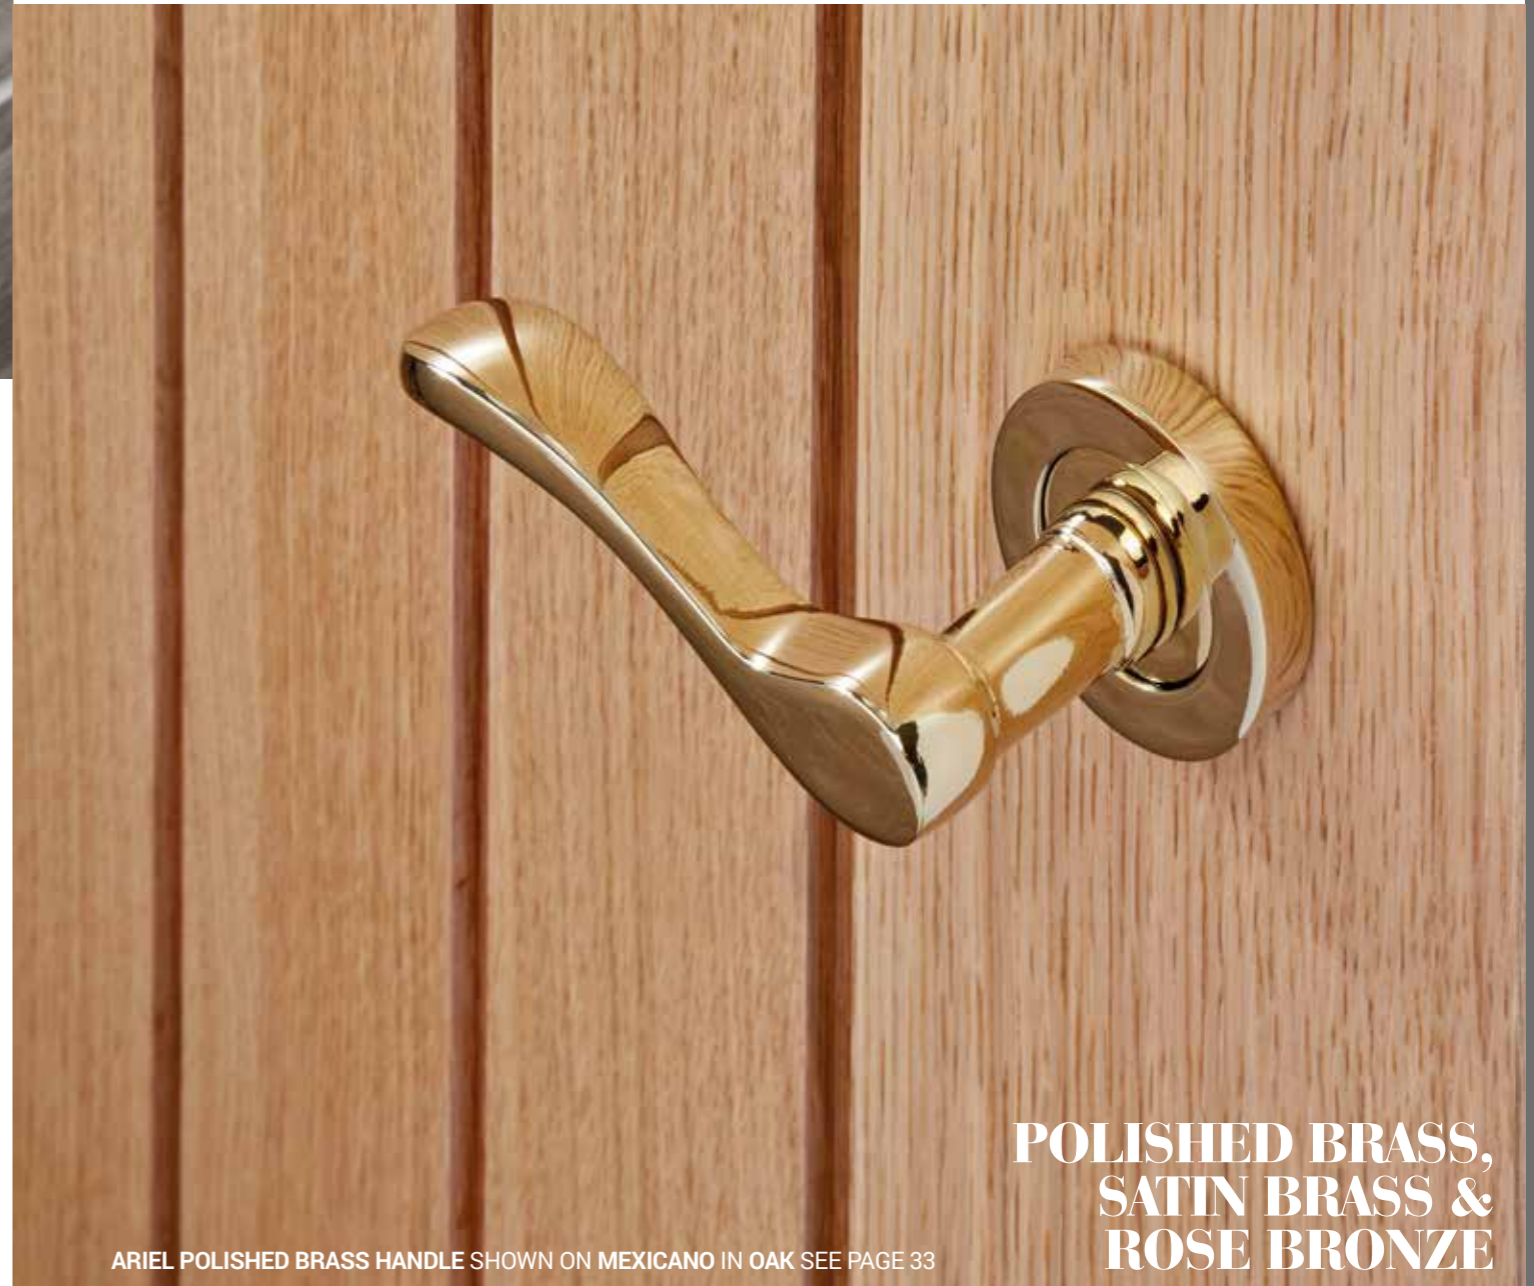

CARINA

Finish Rose Bronze
Size 120w x 50h x 68d mm
Standard Code HARDCARRB
Privacy Code HARDCARRBPRI

**POLISHED BRASS,
SATIN BRASS &
ROSE BRONZE**

ARIEL POLISHED BRASS HANDLE SHOWN ON MEXICANO IN OAK SEE PAGE 33