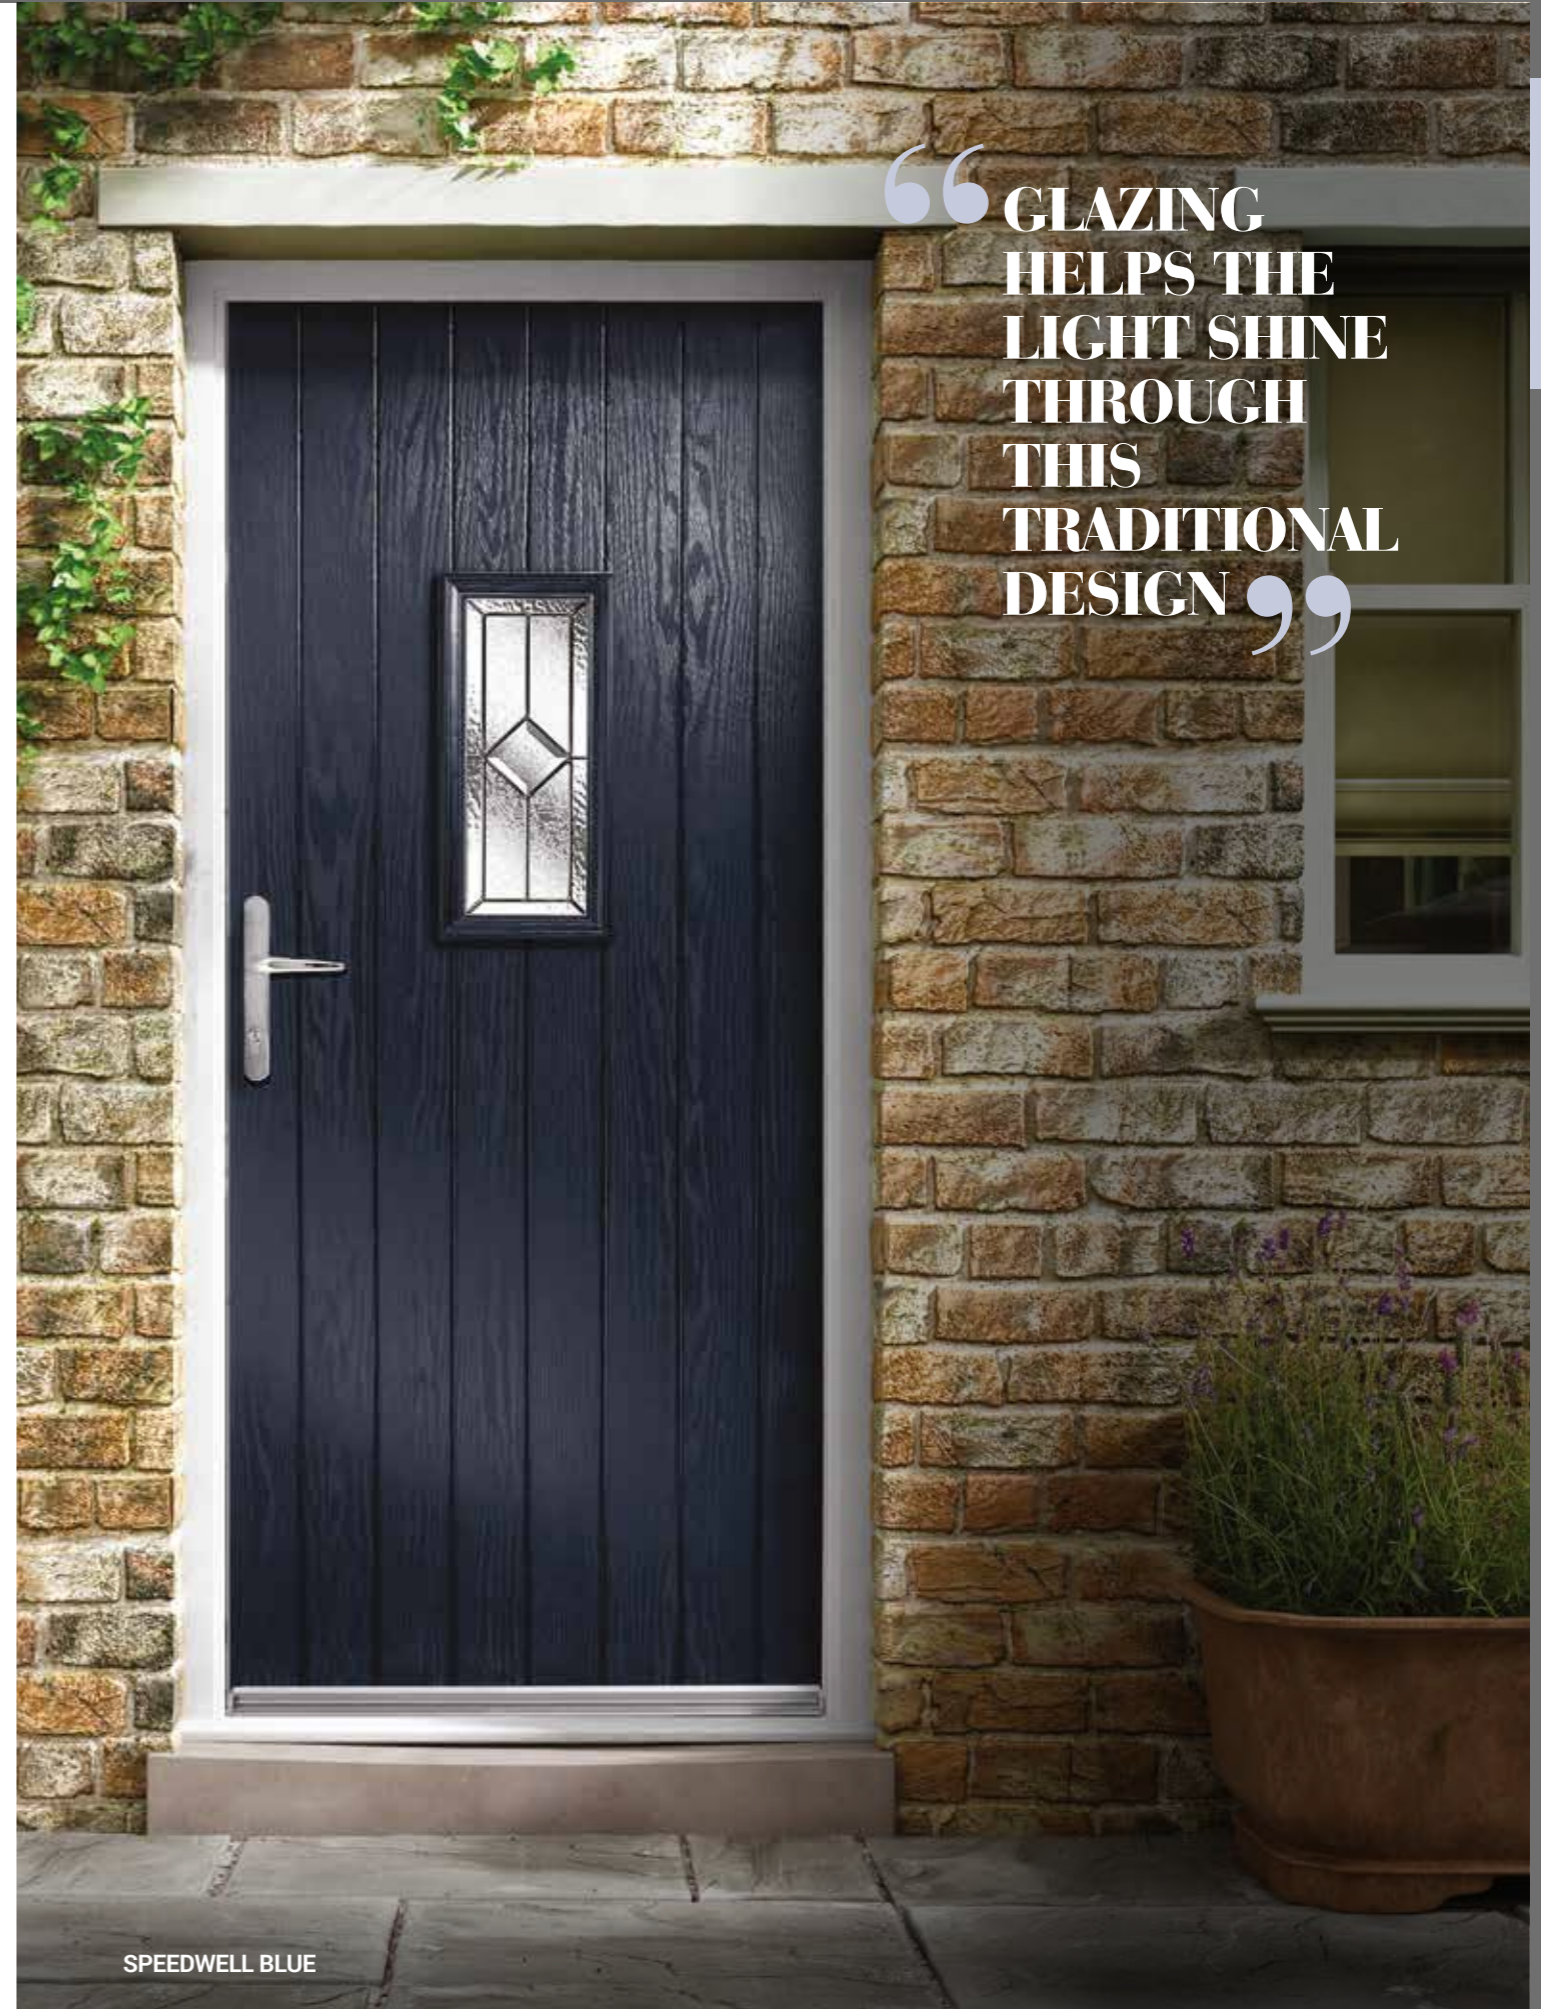

“GLAZING HELPS THE LIGHT SHINE THROUGH THIS TRADITIONAL DESIGN”

SPEEDWELL BLUE