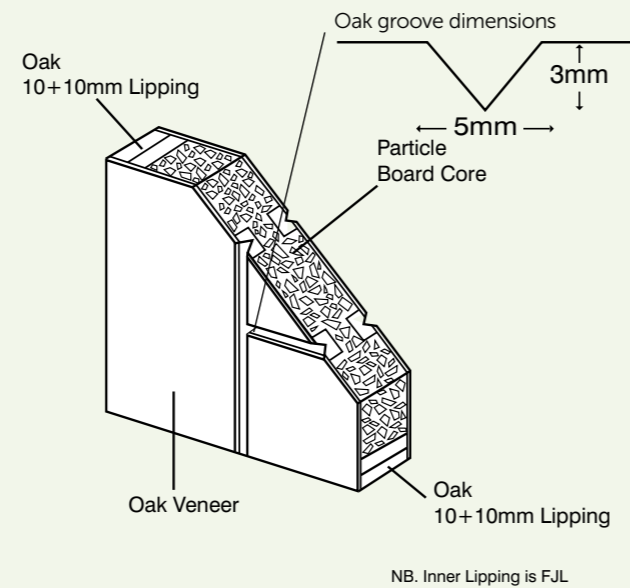

CARINI GLAZED

Material Pre-finished Oak
Core Solid
Raised Moulding Both Sides
Glazing Clear
FSC® Certified

Size	Code
78" x 24"	OCARPFGL24
78" x 27"	OCARPFGL27
78" x 30"	OCARPFGL30
78" x 33"	OCARPFGL33
2040 x 726mm	OCARPFGL726
2040 x 826mm	OCARPFGL826

b

CARINI GLAZED

Material Unfinished Oak
Core Solid
Raised Moulding Both Sides
Glazing Clear
FSC® Certified

Size	Code
78" x 27"	OCARGL27
78" x 30"	OCARGL30
78" x 33"	OCARGL33
2040 x 726mm	OCARGL726
2040 x 826mm	OCARGL826

b

INLAY

Material Pre-finished Oak
Core Solid
Glazing N/A

Size	Code
78" x 24"	INLAY1P24
78" x 27"	INLAY1P27
78" x 30"	INLAY1P30
78" x 33"	INLAY1P33

30 Minute Fire Doors

78" x 30"	INLAY1P30FC
78" x 33"	INLAY1P33FC

NB: Walnut Inlay.

PATTERN 10 ONE PANEL

Material Unfinished Oak
Core Solid
Glazing N/A
FSC® Certified

Size	Code
78" x 24"	OP101P24
78" x 27"	OP101P27
78" x 30"	OP101P30
80" x 32"	OP101P32
78" x 33"	OP101P33

30 Minute Fire Doors

78" x 27"	OP101PFC27
78" x 30"	OP101PFC30
78" x 33"	OP101PFC33

b

PATTERN 10 GLAZED BI-FOLD

Material Unfinished Oak
Core Solid
Glazing Clear

Size	Code
78" x 27"	BFOP10G27
78" x 30"	BFOP10G30

78" height includes track.
Supplied with track and hinges.

INLAY GLAZED

Material Pre-finished Oak
Core Solid
Raised Moulding Both Sides
Glazing Clear

Size	Code
78" x 27"	INLAYGL27
78" x 30"	INLAYGL30
78" x 33"	INLAYGL33

NB: Walnut Inlay.

PATTERN 10

Material Unfinished Oak
Core Solid
Glazing Clear or Frosted
FSC® Certified

Size	Clear Glazed	Frosted Glazed
78" x 21"	OP10G21	OP10FG21
78" x 24"	OP10G24	OP10FG24
78" x 27"	OP10G27	OP10FG27
78" x 30"	OP10G30	OP10FG30
80" x 32"	OP10G32	OP10FG32
78" x 33"	OP10G33	OP10FG33
2040 x 626mm	OP10G626	-
2040 x 726mm	OP10G726	OP10FG726
2040 x 826mm	OP10G826	OP10FG826