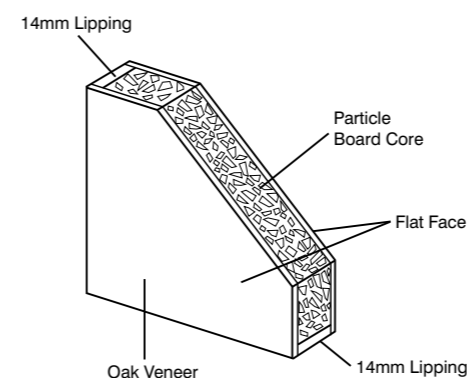

OAK PRE-FINISHED FLUSH FIRE DOOR