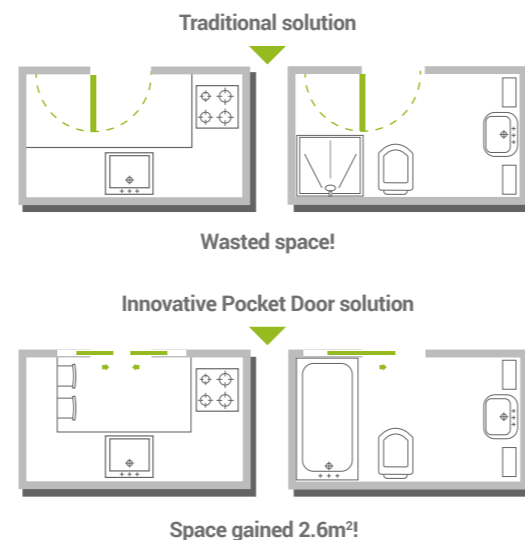

POCKET DOORS

The range offers two types of internal pocket door systems, the current pre-assembled set and all new self-assembly kit system. They allow doors to disappear effortlessly into your wall, letting you make the most of the space in your room. Pairing this unique system with an LPD Door has endless possibilities to add a feature to your home.

Pocket doors are designed to allow you to make use of the often unusable space taken up by conventional opening doors. By removing the footprint created by traditional hinged doors, users can typically save 2.6m² per door.

Fast becoming a neat, contemporary solution where space is at a premium, pocket door systems are ideal for living areas, en-suites or office spaces. In fact they can be used anywhere where you do not want a door encroaching into the room.