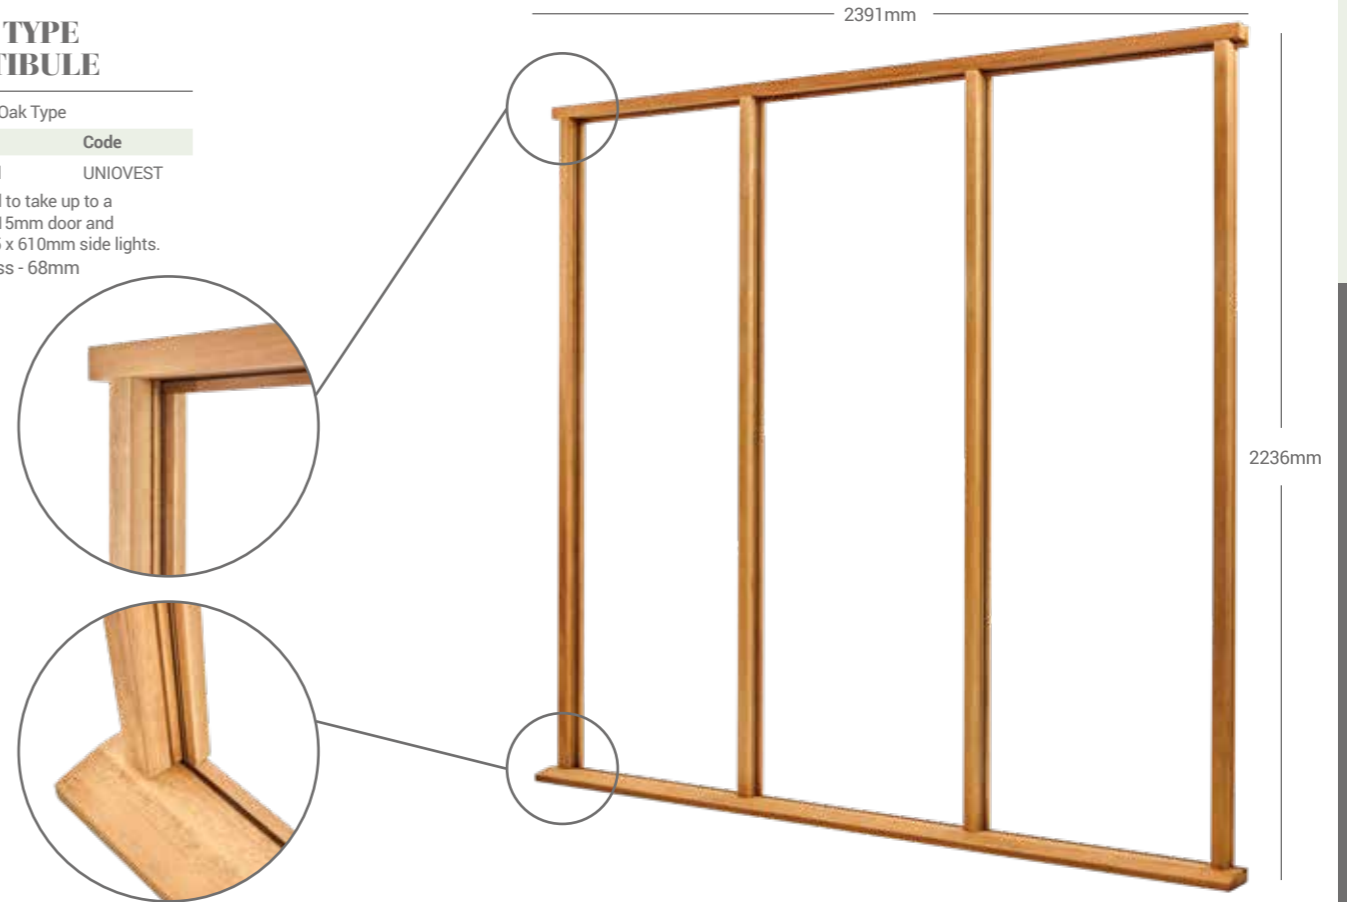

OAK TYPE VESTIBULE

Material Oak Type

Size	Code
Universal	UNIOVEST

Designed to take up to a 2135 x 915mm door and two 2135 x 610mm side lights.
Thickness - 68mm