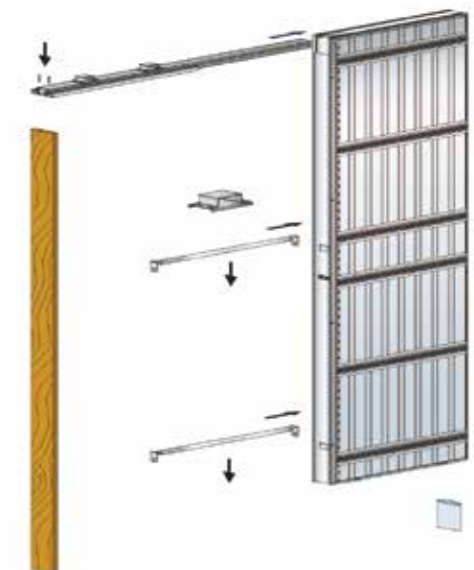

EASY 5 STEP INSTALLATION PROCESS

1. Insert aluminium track
2. Attach jamb and space bars
3. Fix to studwork
4. Apply plasterboard and plaster
5. Insert door