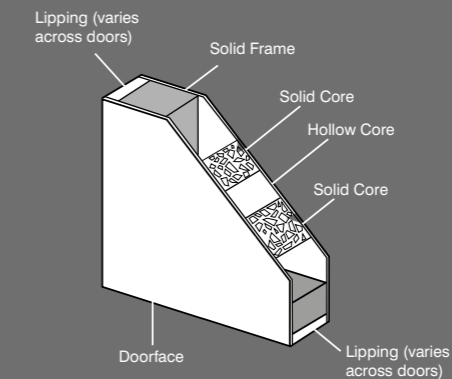

SEMI-SOLID CORE