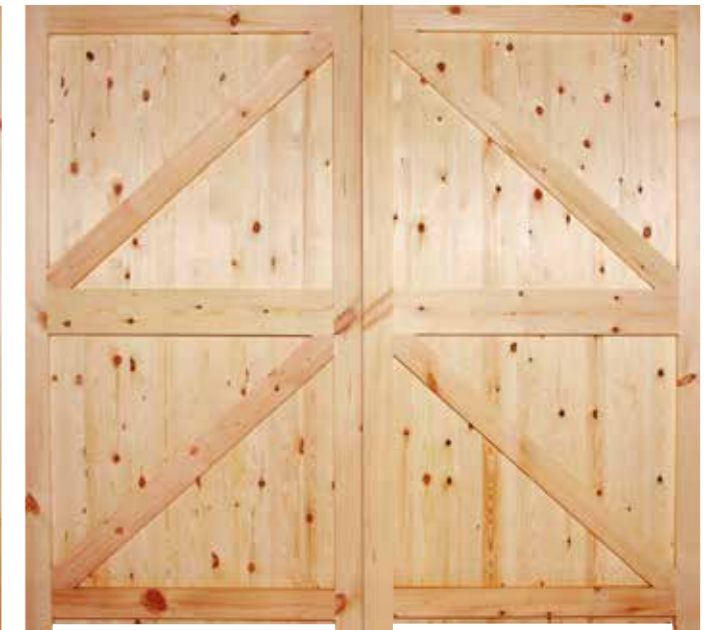

SINGLE GLAZED GARAGE DOOR (44mm)

Material Redwood
Glazing Flemish
FSC® Certified

Size	Code
78" x 84"	RGAR3016670
84" x 84"	RGAR3017070