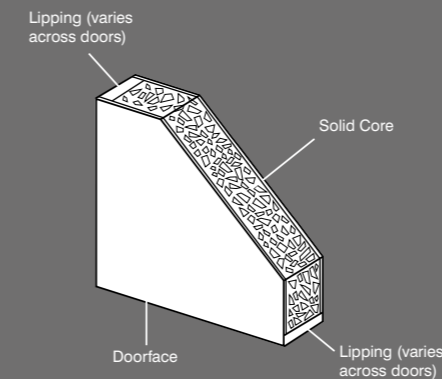

CORE TYPES

SOLID CORE