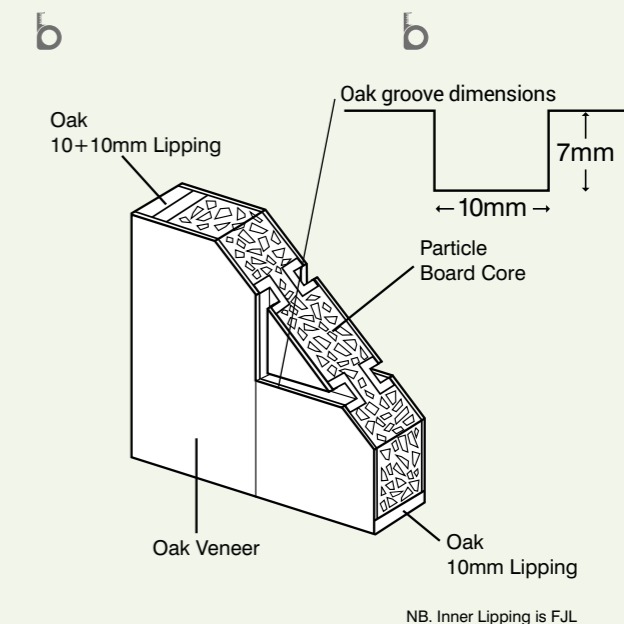

30 Minute Fire Doors

78" x 24"	FCOMEX24
78" x 27"	FCOMEX27
78" x 30"	FCOMEX30
80" x 32"	FCOMEX32
78" x 33"	FCOMEX33
2040 x 626mm	FCOMEX626
2040 x 726mm	FCOMEX726
2040 x 826mm	FCOMEX826
2040 x 926mm	FCOMEX926