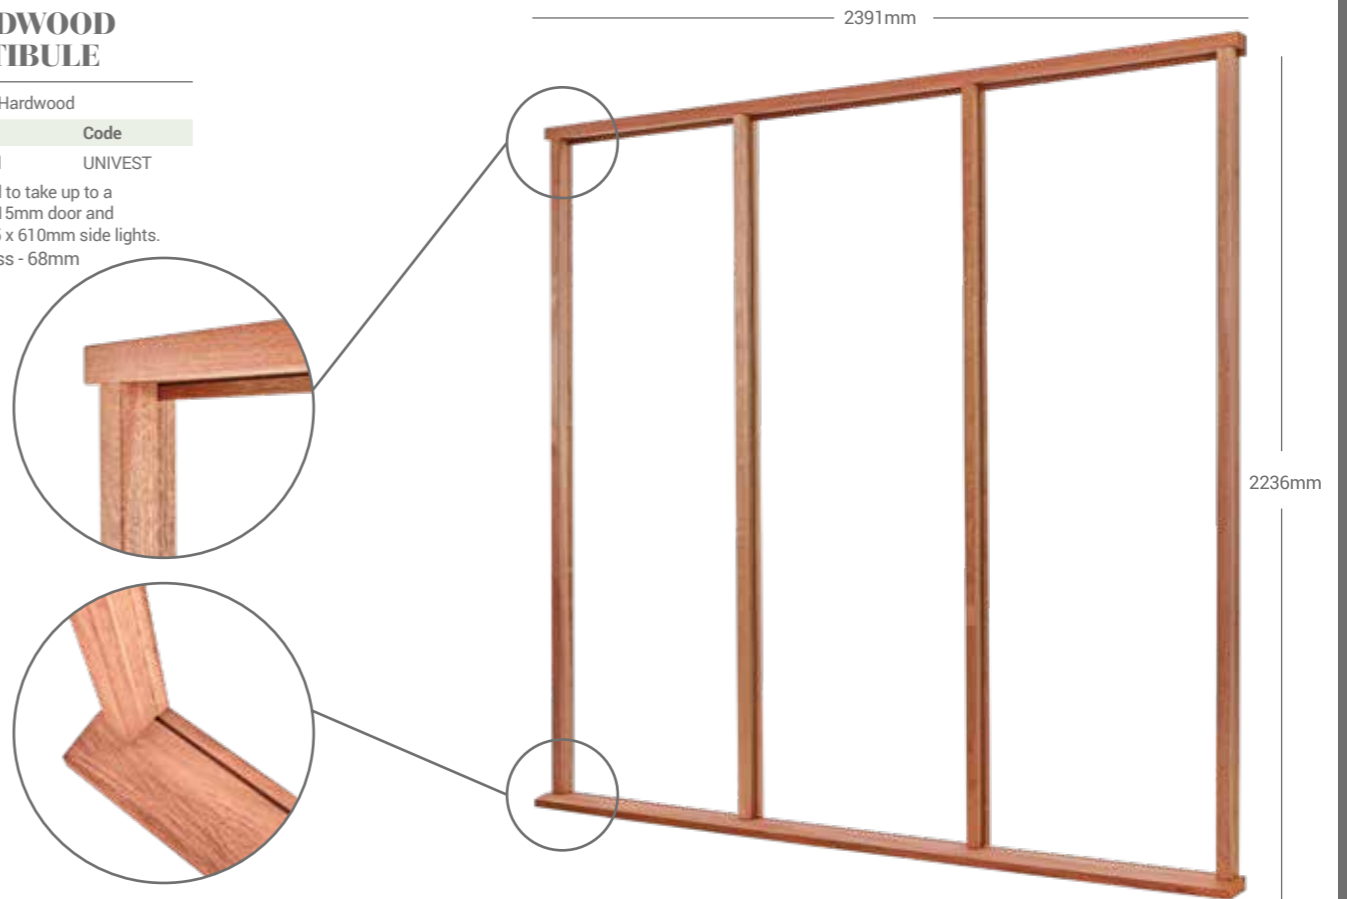

HARDWOOD VESTIBULE

Material Hardwood

Size	Code
Universal	UNIVEST

Designed to take up to a 2135 x 915mm door and two 2135 x 610mm side lights.
Thickness - 68mm