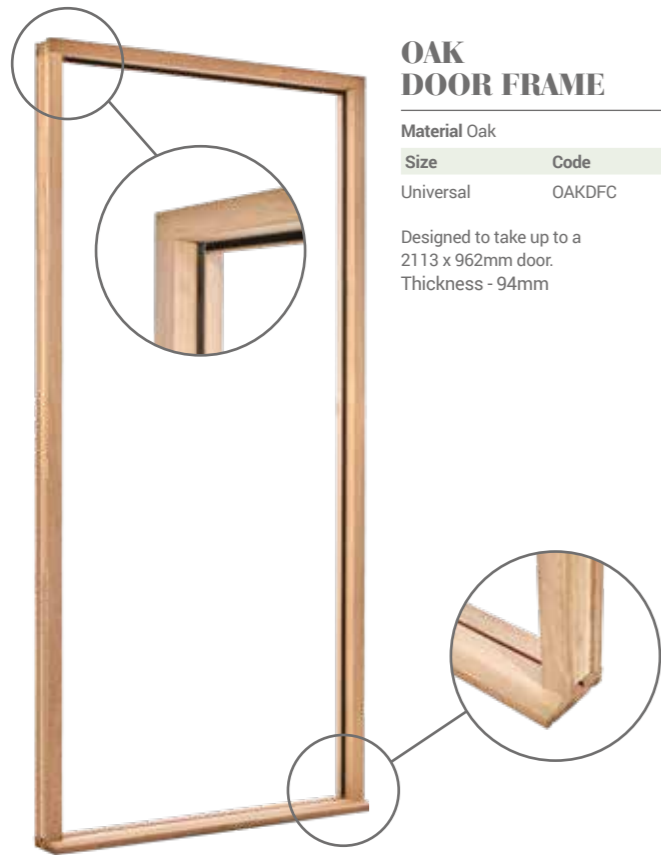

OAK DOOR FRAME

Material Oak

Size	Code
Universal	OAKDFC

Designed to take up to a 2113 x 962mm door.
Thickness - 94mm