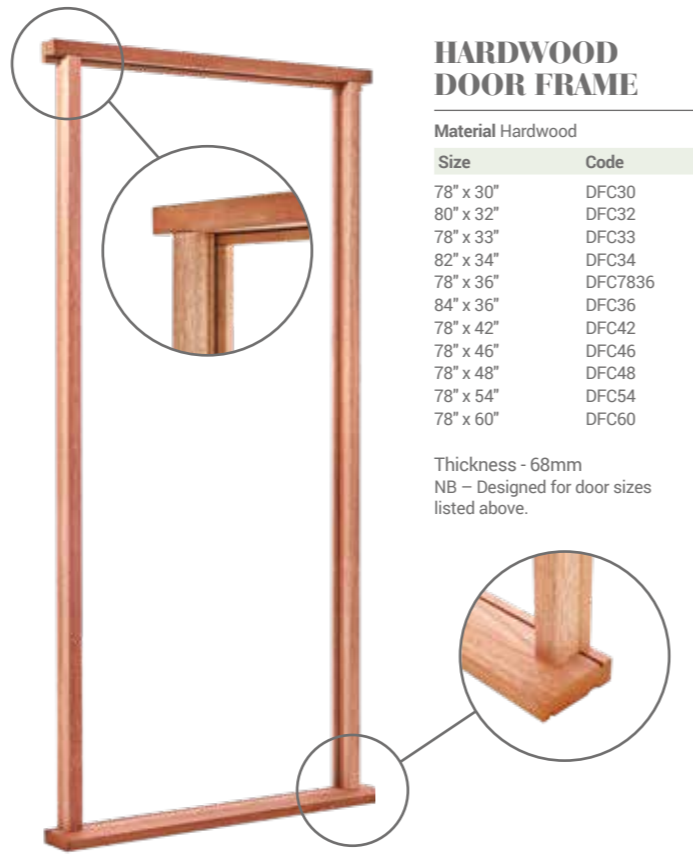

HARDWOOD DOOR FRAME

Material Hardwood

Size	Code
78" x 30"	DFC30
80" x 32"	DFC32
78" x 33"	DFC33
82" x 34"	DFC34
78" x 36"	DFC7836
84" x 36"	DFC36
78" x 42"	DFC42
78" x 46"	DFC46
78" x 48"	DFC48
78" x 54"	DFC54
78" x 60"	DFC60

Thickness - 68mm
NB - Designed for door sizes listed above.