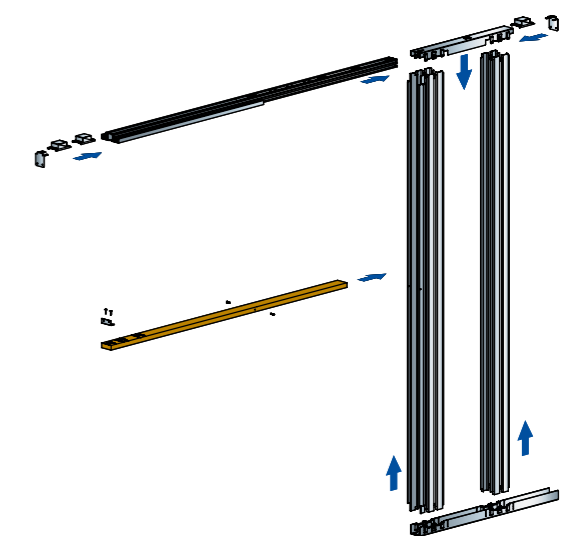

PRE-ASSEMBLED SET SINGLE DOOR POCKET DOOR

Code	Single Door Size				Installation Size Information						
	Imperial		Metric		Clear Opening Size (Walkthrough Area)		Cassette	Structural Opening Size		Finished Wall / Internal Space	
	Width (LP)	Height (HP)	Width (LP)	Height (HP)	Width (L)	Height (H)	(C)	Width (IL)	Height (IH)	(FW)	(IS)
POCKSD27*	2' 3" (27")	6' 6" (78")	686mm	1981mm	656mm	1970mm	700	1466mm	2080mm	125mm	70mm
POCKSD30*	2' 6" (30")		762mm		732mm		750	1592mm			
POCKSD33*	2' 9" (33")		838mm		808mm		900	1818mm			
POCKSD726*	N/A	N/A	726mm	2040mm	700mm	2030mm	700	1510mm	2140mm		
POCKSD826*			826mm		800mm		800	1710mm			