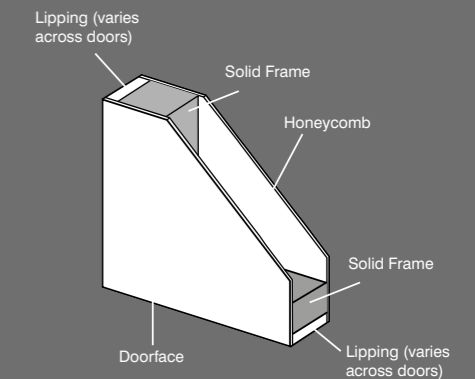

HOLLOW CORE