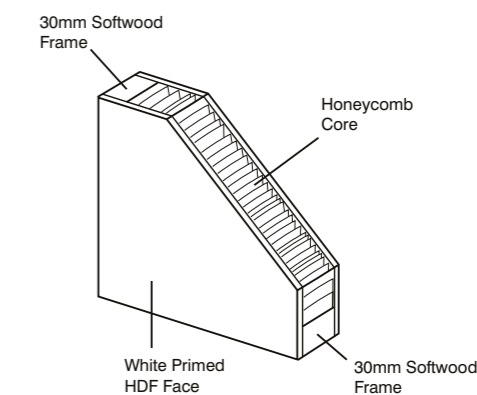

WHITE PRIMED FLUSH

“UNCOMPLICATED AND PRACTICAL, FLUSH DOORS ARE A SIMPLE, CLEAN AND CRISP BLANK CANVAS READY FOR YOU TO PERSONALISE AND ACCESSORISE”