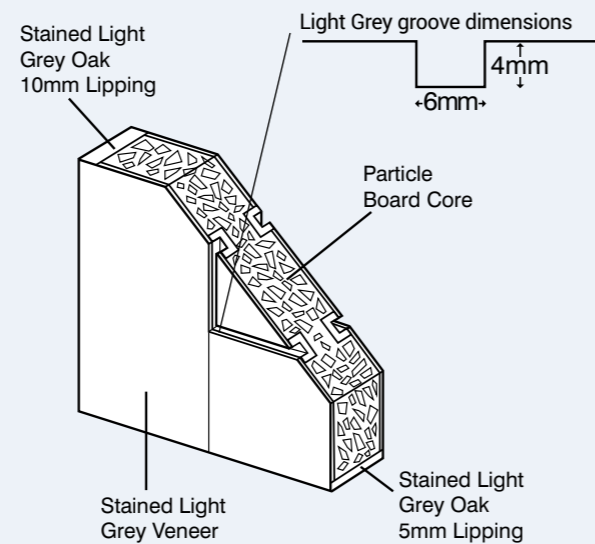

“A NEW COOL SHADE FOR THE EDMONTON. THIS DOOR FEATURES V CUT GROOVES IN A LADDER STYLE EFFECT”

EDMONTON LIGHT GREY GLAZED SHOWN WITH ZURICH SATIN COPPER HANDLE SEE PAGE 128