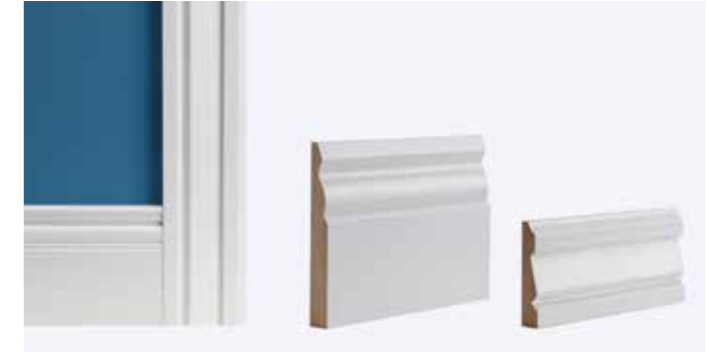

ULYSSES White Primed