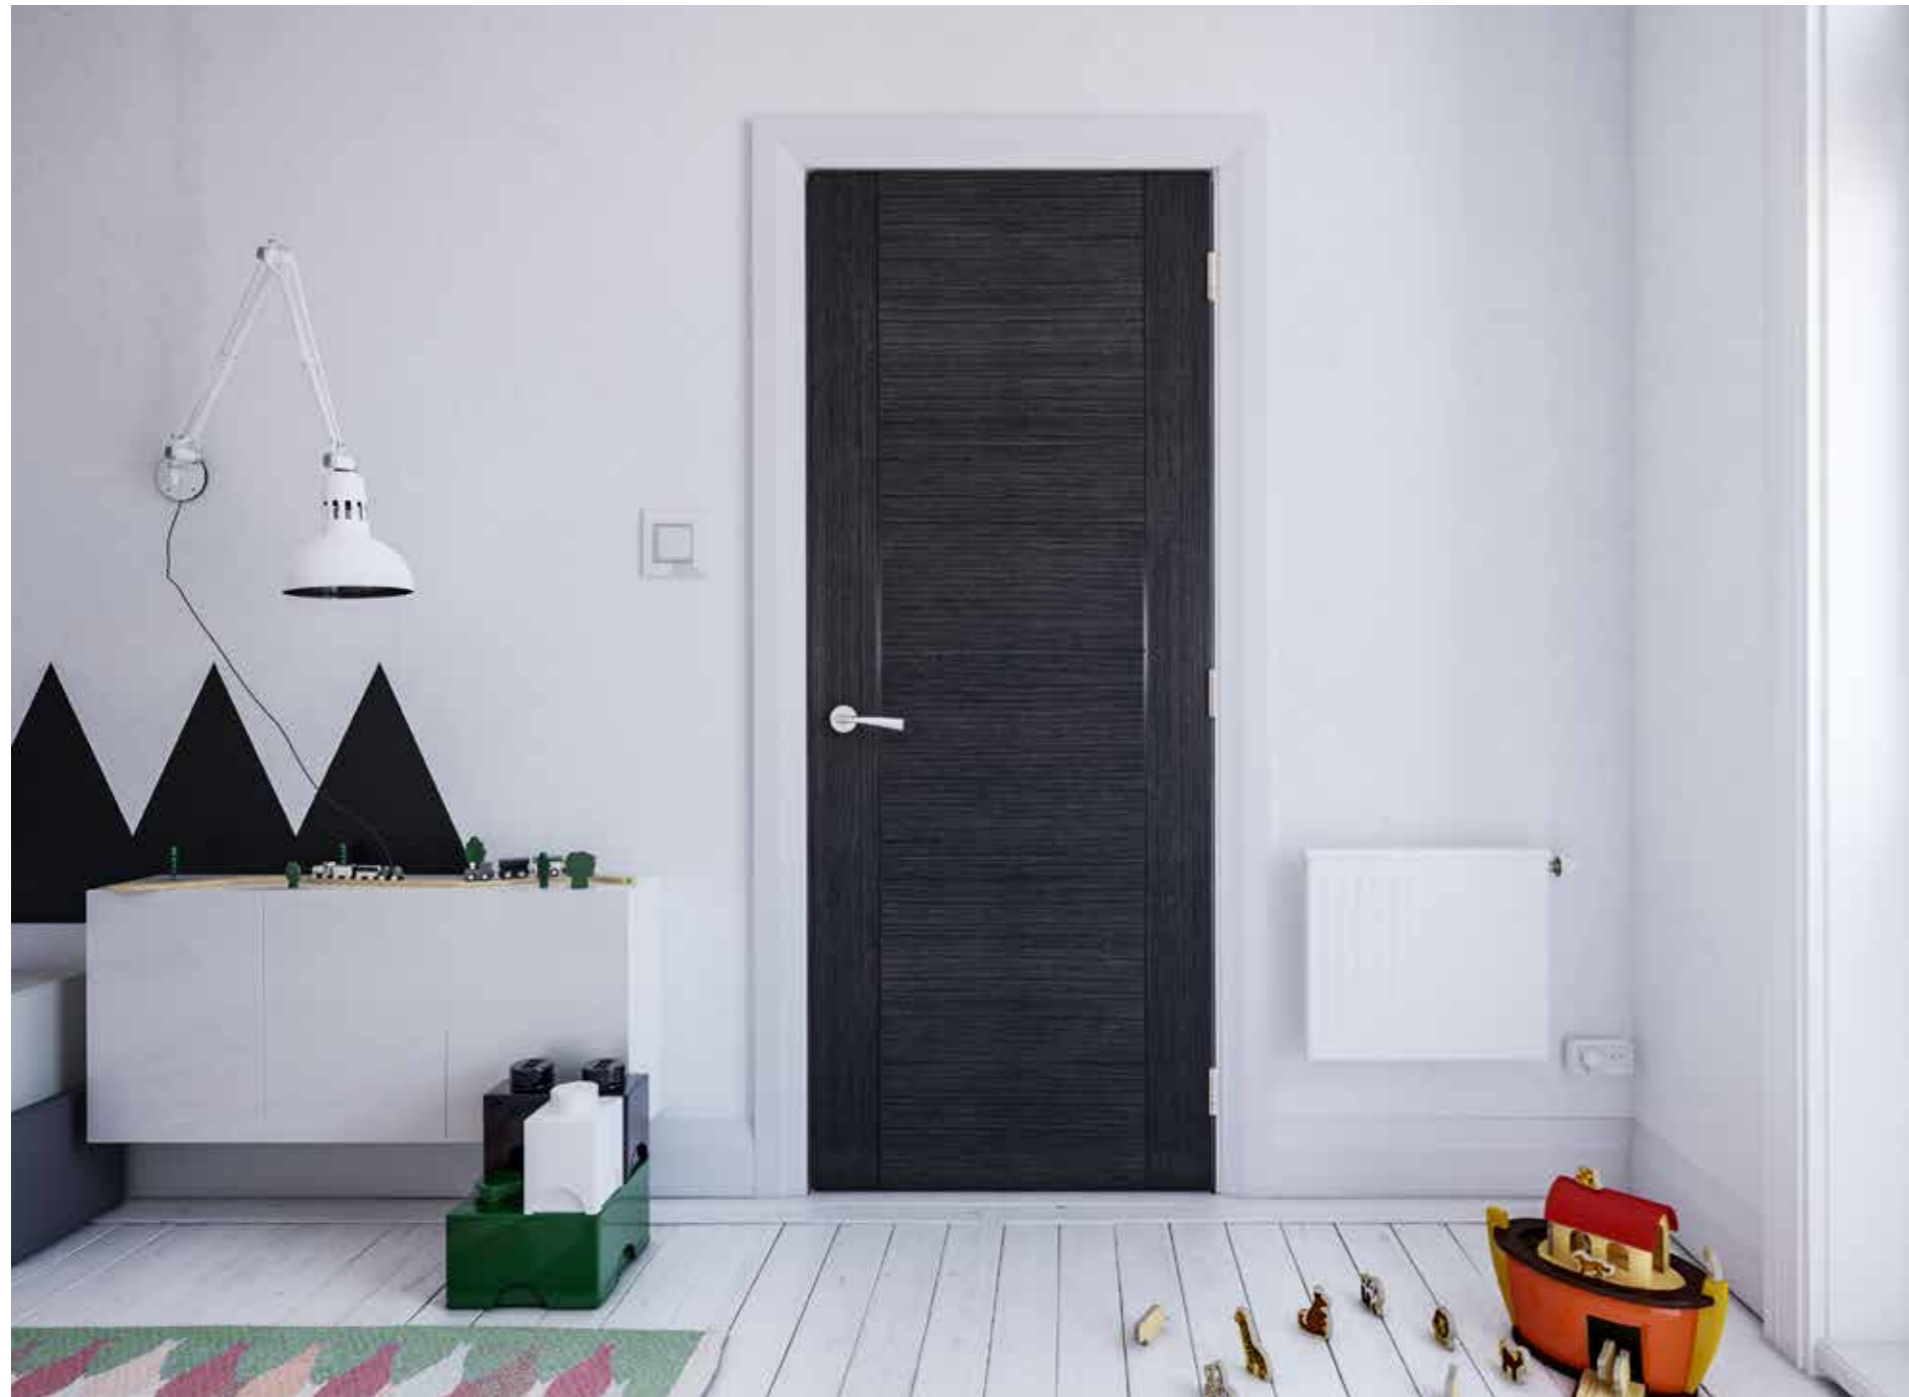

MONTREAL PREFINISHED DARK GREY ASH

SOLID OPTION

SIZES

- 1981 x 610 x 35mm / 44mm 🔥
- 1981 x 686 x 35mm / 44mm 🔥
- 1981 x 762 x 35mm / 44mm 🔥
- 1981 x 838 x 35mm / 44mm 🔥
- 2040 x 726 x 44mm 🔥
- 2040 x 826 x 40mm / 44mm 🔥
- 2040 x 926 x 40mm / 44mm 🔥

🔥 Fire door option.

Solid FD30 doors acoustic tested up to 31dB

[Certifire-approved & BM TRADA Q-Mark](#)

GLAZED OPTION

SIZES

- 1981 x 610 x 35mm
- 1981 x 686 x 35mm / 44mm 🔥
- 1981 x 762 x 35mm / 44mm 🔥
- 1981 x 838 x 35mm
- 2040 x 926 x 44mm 🔥

Available with clear toughened glass.
Bespoke glazing options available.

10
WARRANTY