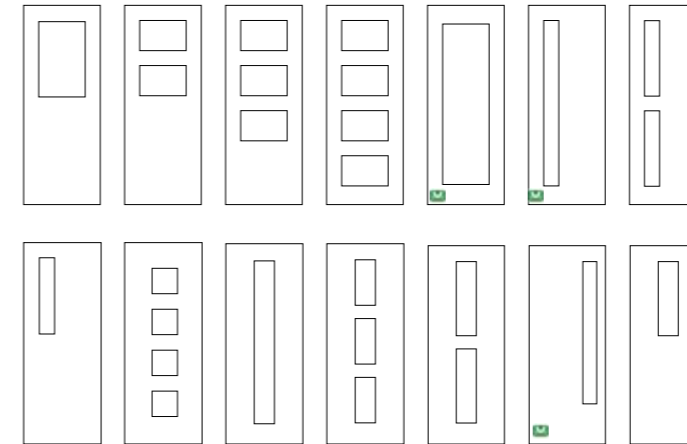

APERTURE OPTIONS

The highlighted doors comply with *Approved Document M: Access to and use of buildings*